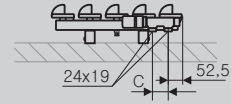

Vertical

YL

YP

Horizontal

O1

O8

Radiator Collector

Profile