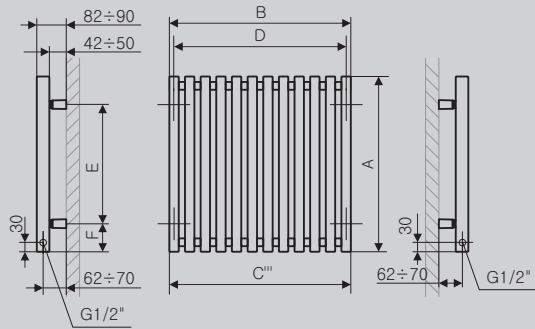

Radiator available in the following heights: 560 and 610

P2