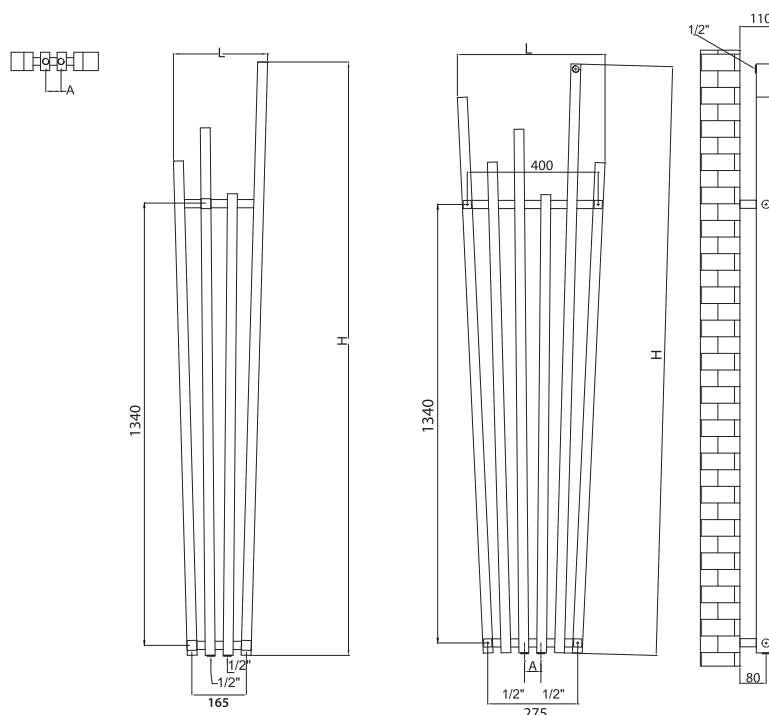

Height/ Înălțime (H) mm	Length/ Lățime (L) mm	Centres/ Interax (A) mm	No el/Nr elementi pcs	Weight/ Greutate kg	Volume/ Volum l	OUTPUT/PUTERE TERMICĂ (watt)								
						$\Delta t=30^{\circ}\text{C}$		$\Delta t=40^{\circ}\text{C}$		$\Delta t=50^{\circ}\text{C}$		$\Delta t=60^{\circ}\text{C}$		
1800	285	50	4	13.4	9.8	ral	chrome	ral	chrome	ral	chrome	ral	chrome	electrical
1800	451	50	6	20.2	14.8	459	353	648	498	876	674	1095	842	900

● We can make custom dimensions, after technical analysis. | Putem executa dimensiuni speciale, în urma unei analize tehnice.

Hydraulic connections/
Conexiuni hidraulice*

S1

Max. working
pressure/Presiune
max. de lucru 7 bar