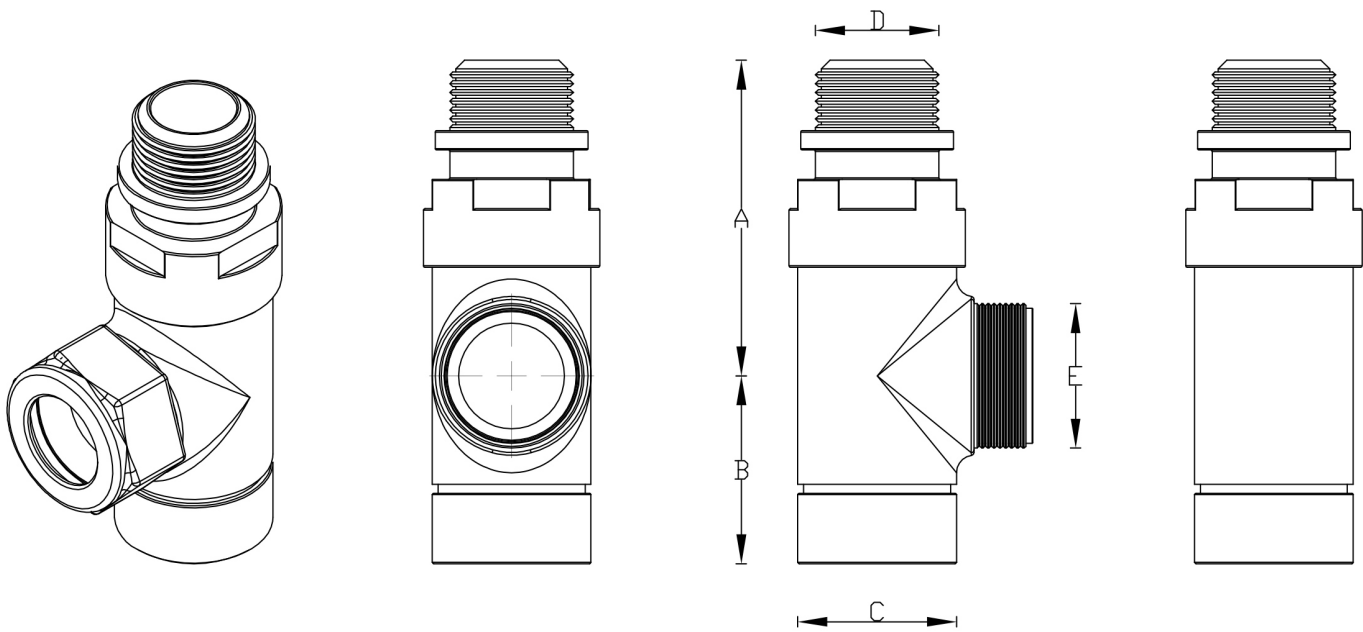

KIT VALVOLE - VALVE SET - KIT DE SOUPAPES

D	A	B	C	E
1/2"	41	32	26	24X19